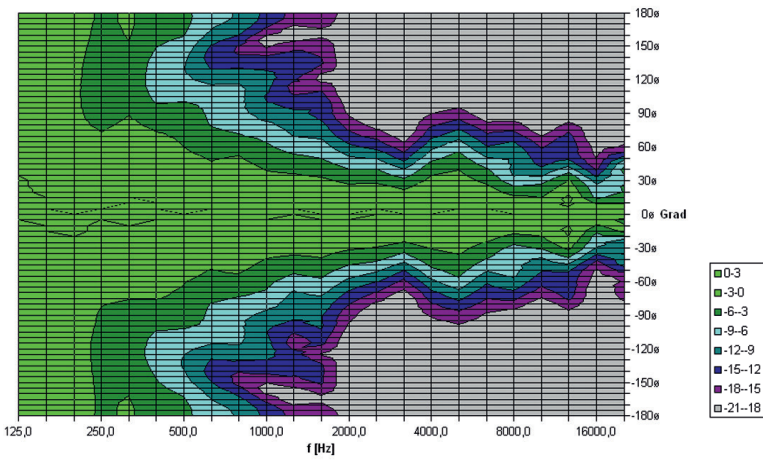

## Messdiagramme

F 8 Sens. 2,83V/1m: 91,3 db (100-10k) 57 Hz - 18,5 kHz (-6 dB)

F 8 max. SPL @ 3% and 10% distortion threshold 500 W max. Power

F 8 hor. Direkivity Plot

F 8 vert. Direkivity Plot